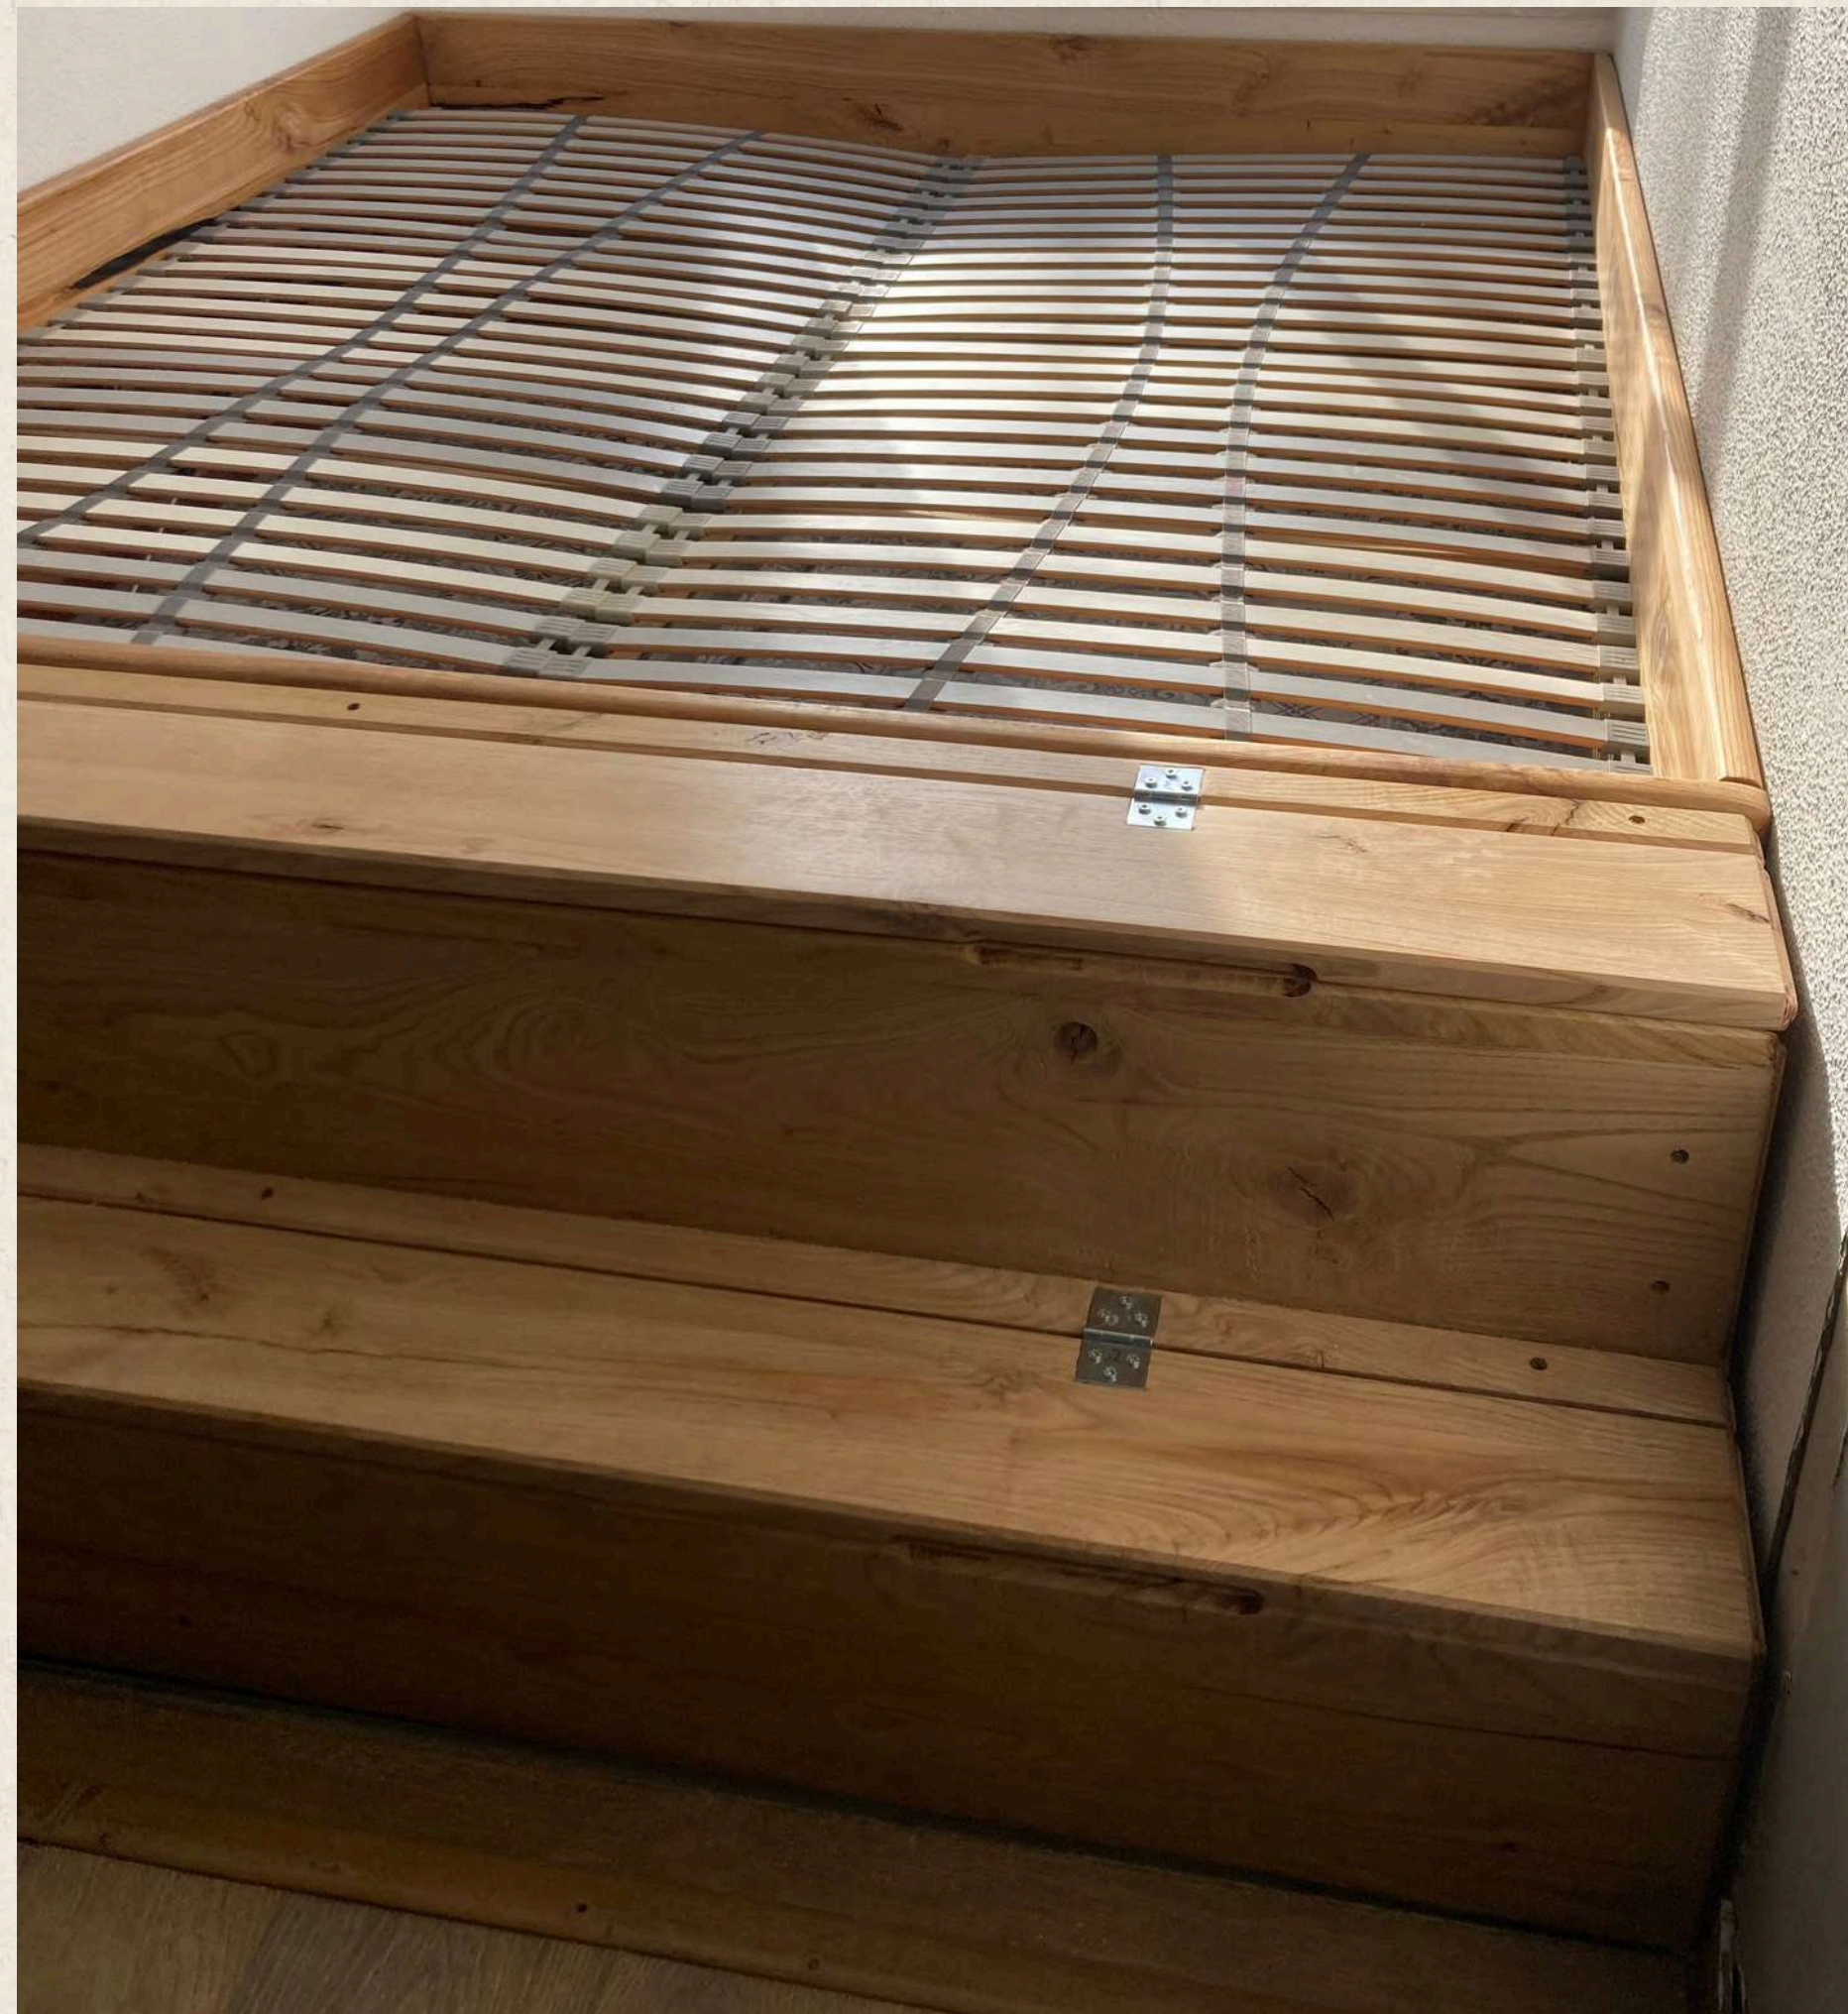

# CORK OAK

*Gobrecino*

ANCIENT CORK OAK COOKIE AVAILABLE  
FOR LIVING ROOM TABLE, POSSIBLE TO  
ADD GLASS TOP

PRICE: UPON CONSULTATION

THE CARPENTRY CLUB  
CHESTNUT  
*Castanho*

DOUBLE BED WITH LIFT-UP HARDWARE AND A BUILT-IN STORAGE UNIT WITHIN THE STAIRS