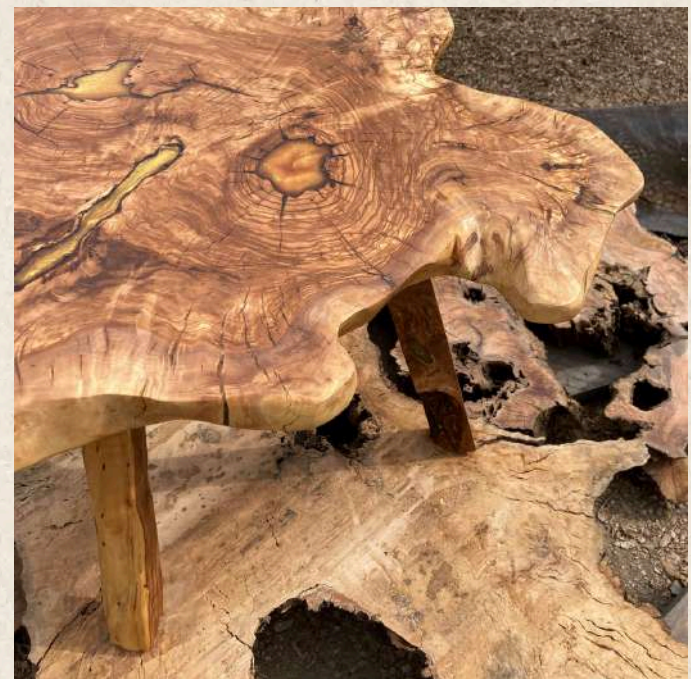

THE CARPENTRY CLUB

ACACIA DINING TABLE  
& BENCHES  
2,70 x 1,10 M

THE CARPENTRY CLUB  
OLIVE  
*Oliveira*

ANCIENT OLIVE ROOT, AVAILABLE FOR PRE-SALE ~120X90X53  
PRICE: UPON CONSULTATION